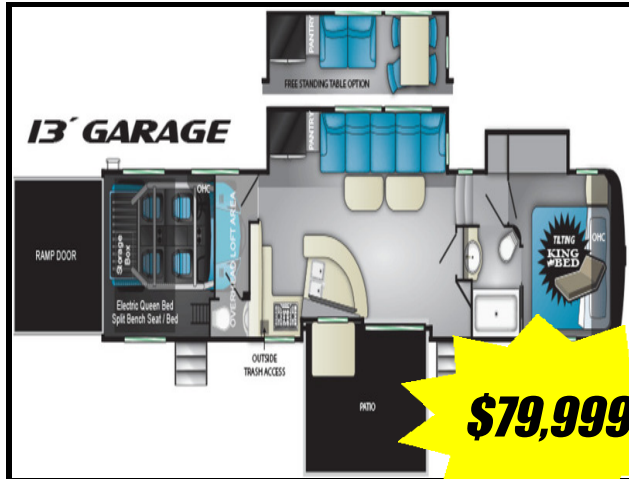

2019 Heartland Cyclone CY 4270

\$79,999

SUPER SALE PRICED* HD Edition 2019 Heartland Cyclone CY 4270 Heartland Luxury Crossover Taking The World By Storm Cyclone Is Not Your Average Toy Hauler. You'll Appreciate The Hardwood Cabinets With A Rich, Durable Furnish That Provides A Truly Residential Look And Feel. Incredible Interior Spaciousness With Mega-slides Featuring Huge Windows And Residential Furniture With Built In Recliners For The Entire Family Plus A Few Friends. All Cyclones Are Equipped With A Full Featured Kitchen And Most Models Accommodate Sleeping For Eight Or More. Features May Include: INTERIOR LED Lighting Throughout Kitchen Island With Backlight Fascia Ashlyn Cabinets Roller Shades In Living Area 18 Cu.ft. Refrigerator Gas/electric Solid Surface Countertops Spring Loaded Hidden Hinges Steel Ball-bearing Drawer Guides Large Cabinet Storage Detachable Sprayer Faucet Deep Stainless Steel Kitchen Farm Sink Convection Oven Solid Surface Sink Covers Fireplace Custom Monitor Control Panel (2)15,000 BTU A/C Air Vent In Loft His/hers Reading Lights In Loft Overhead Cabinets Or Shelving Throughout High Quality Residential Furniture Electric Fan LED Lighted Fascia EXTERIOR Correct Track Alignment System Six Point Hydraulic Leveling System Level-Up 16" G-rated Tires With Aluminum Wheels One-piece Radius Walk-on EPDM Roof Welded Tubular Aluminum Construction Stunning Exterior Graphics 12" I-beam Powder Coated Steel Frame Heated And Enclosed Underbelly Triple 7,000 Lb. Axles (most Models) MorRyde 3000 CRE Suspension Industry Leading Pass-through Storage Universal Docking Center (All System Hook-ups Located In One, Convenient, Concealed Compartment) High Gloss Silver Metallic Sidewall HD Edition Graphics Painted Front Cap (with LED Lights) Quad Aluminum Step Entry Assist Handle 80 Amp Power Converter 50 Amp Service With Detachable Cord Hi-flow Water Pump Deep Tinted Max Vent Windows Radius, 1" Thick Slam Baggage Doors Rain Gutters With Spouts (Four) Side Scare Lights Rear Flood Lights X Two Exterior Hot/cold Shower With High Pressure Nozzle Outside Mini Fridge (some Models) Dual 30 Lb. LP Tanks Auto Transfer Switch Huge Bedroom Picture Windows Wide Body Design Huge R-38 Floor, R-11 Sidewall Insulation LP Quick Connect For BBQ Grills Two Side Awnings With LED Lights Painted Front Cap Rear Folding Side Ladder Doorside Spray Port Backup Camera Prep Solar Prep SUPER SALE PRICED*