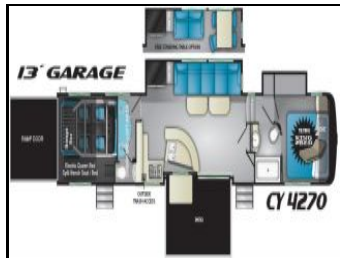

2019 Heartland Cyclone CY 4270

$79,999