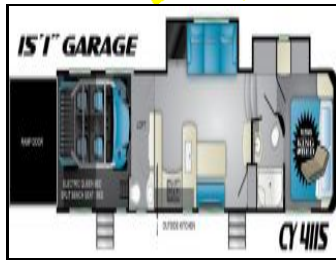

2019 Heartland Cyclone CY 4115

$72,999

$72,999