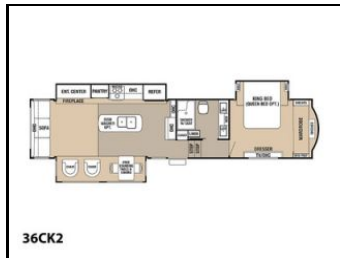

2019 Forest River Cedar Creek Hathaway Edition 36CK $69,999

36CK2

$69,999

2019 Forest River Cedar Creek Hathaway Edition 36CK2 Cedar Creek Is Dedicated To Enhancing The Joy Of The Outdoors And Your Peace Of Mind, By Building Better Quality Recreational Vehicles Designed To Withstand Rugged Road Conditions And Extreme Temperatures. Experience Cedar Creek See Where The Road Leads And Enjoy What Life Has To Offer. Features May Include: Exterior Pearl Gelcoat Exterior Truly The Best Of The Best In Gelcoat Exteriors. 40% Thicker And Keeps It's High Gloss Longer Than Our Competitors Less Expensive Exteriors. 16" 8-lug, ST, Rated Tires On 7,000 Lb. Dexter; Axles, Rated Tires On 8,000 Lb. Dexter; Axles Prepped For Wireless Observation System 100% Hehr; Automotive Frameless Windows With Tinted Safety Glass All Windows Open! 19 Cu. Ft. Stainless Steel Electric Refrigerator With Inverter And Ice Maker Central Vacuum System With Automatic Dustpan And Front Storage Connection Satellite Pre-wire From Docking Station To Both The Living Room And The Bedroom Thicker 1-1/4" Compartment Doors With Slam Door Latches And Dedicated Key Lock Black Metal Wrapped Electric Awning With LED Night Strip 50 Amp Service Solid State 55 Amp Power Converter Central Docking Station Ducted 15,000 BTU Duo-Therm HP (High Performance) Air Conditioner With Larger Compressor, Circular Motion, Ductwork And Cold Air Returns. Larger Compressor Forces 30% More Air Into The Coach - Th Braced And Wired For Second Air Conditioner Rear Ladder Radius Wrapped Bottom Metal Skirt To The Frame New Door Side Cold Water Port

See the video!
<http://www.autopages.com/394337>

Visit Our Website! www.UNeekRV.com

U-Neek RV

1-888-664-0080

2625 Old Pacific Hwy South
Kelso, WA 98626