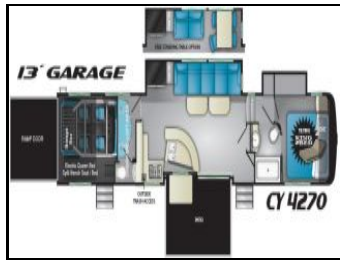

2019 Heartland Cyclone CY 4270

$79,999