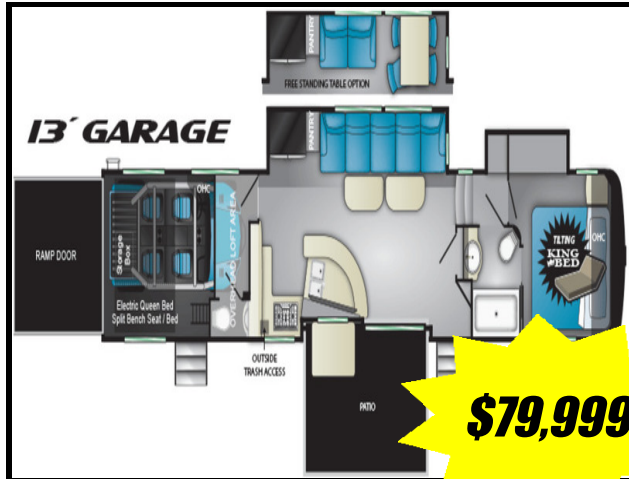

2019 Heartland Cyclone CY 4270

\$79,999

SUPER SALE PRICED* HD Edition 2019 Heartland Cyclone CY 4270 Heartland Luxury Crossover Taking The World By Storm Cyclone Is Not Your Average Toy Hauler. You'll Appreciate The Hardwood Cabinets With A Rich, Durable Furnish That Provides A Truly Residential Look And Feel. Incredible Interior Spaciousness With Mega-slides Featuring Huge Windows And Residential Furniture With Built In Recliners For The Entire Family Plus A Few Friends. All Cyclones Are Equipped With A Full Featured Kitchen And Most Models Accommodate Sleeping For Eight Or More. Features May Include: INTERIOR LED Lighting Throughout Kitchen Island With Backlight Fascia Ashlyn Cabinets Roller Shades In Living Area 18 Cu.ft. Refrigerator Gas/electric Solid Surface Countertops Spring Loaded Hidden Hinges Steel Ball-bearing Drawer Guides Large Cabinet Storage Detachable Sprayer Faucet Deep Stainless Steel Kitchen Farm Sink Convection Oven Solid Surface Sink Covers Fireplace Custom Monitor Control Panel (2)15,000 BTU A/C Air Vent In Loft His/hers Reading Lights In Loft Overhead Cabinets Or Shelving Throughout High Quality Residential Furniture Electric Fan LED Lighted Fascia EXTERIOR Correct Track Alignment System Six Point Hydraulic Leveling System Level-Up 16" G-rated Tires With Aluminum Wheels One-piece Radius Walk-on EPDM Roof Welded Tubular Aluminum Construction Stunning Exterior Graphics 12" I-beam Powder Coated Steel Frame Heated And Enclosed Underbelly Triple 7,000 Lb. Axles (most Models) MorRyde 3000 CRE Suspension Industry Leading Pass-through Storage Universal Docking Center (All System Hook-ups Located In One, Convenient, Concealed Compartment) High Gloss Silver Metallic Sidewall HD Edition Graphics Painted Front Cap (with LED Lights) Quad Aluminum Step Entry Assist Handle 80 Amp Power Converter 50 Amp Service With Detachable Cord Hi-flow Water Pump Deep Tinted Max Vent Windows Radius, 1" Thick Slam Baggage Doors Rain Gutters With Spouts (Four) Side Scare Lights Rear Flood Lights X Two Exterior Hot/cold Shower With High Pressure Nozzle Outside Mini Fridge (some Models) Dual 30 Lb. LP Tanks Auto Transfer Switch Huge Bedroom Picture Windows Wide Body Design Huge 94" Door Opening Enclosed Gooseneck 5.5 KW Generator With Fuel Station And Timer R-34 Roof, R-38 Floor, R-11 Sidewall Insulation LP Quick Connect For BBQ Grills Two Side Awnings With LED Lights Painted Front Cap Rear Folding Side Ladder Doorside Spray Port Backup Camera Prep Solar Prep SUPER SALE PRICED*