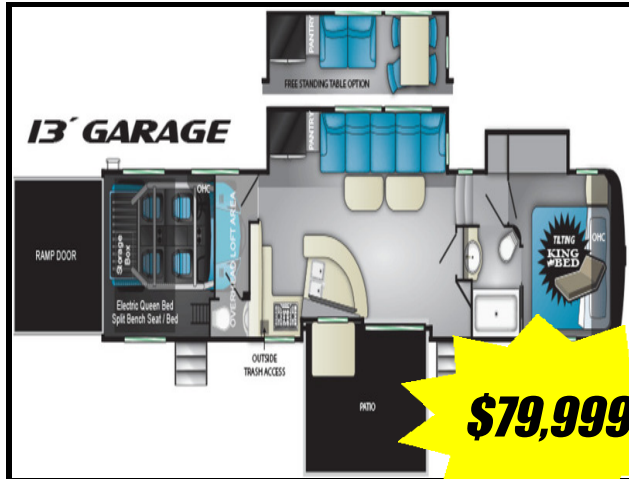

# \$79,999

SUPER SALE PRICED\* HD Edition 2019 Heartland Cyclone CY 4270 Heartland Luxury Crossover Taking The World By Storm Cyclone Is Not Your Average Toy Hauler. You'll Appreciate The Hardwood Cabinets With A Rich, Durable Furnish That Provides A Truly Residential Look And Feel. Incredible Interior Spaciousness With Mega-slides Featuring Huge Windows And Residential Furniture With Built In Recliners For The Entire Family Plus A Few Friends. All Cyclones Are Equipped With A Full Featured Kitchen And Most Models Accommodate Sleeping For Eight Or More. Features May Include: INTERIOR LED Lighting Throughout Kitchen Island With Backlight Fascia Ashlyn Cabinets Roller Shades In Living Area 18 Cu.ft. Refrigerator Gas/electric Solid Surface Countertops Spring Loaded Hidden Hinges Steel Ball-bearing Drawer Guides Large Cabinet Storage Detachable Sprayer Faucet Deep Stainless Steel Kitchen Farm Sink Convection Oven Solid Surface Sink Covers Fireplace Custom Monitor Control Panel (2)15,000 BTU A/C Air Vent In Loft His/hers Reading Lights In Loft Overhead Cabinets Or Shelving Throughout High Quality Residential Furniture Electric Fan LED Lighted Fascia EXTERIOR Correct Track Alignment System Six Point Hydraulic Leveling System Level-Up 16" G-rated Tires With Aluminum Wheels One-piece Radius Walk-on EPDM Roof Welded Tubular Aluminum Construction Stunning Exterior Graphics 12" I-beam Powder Coated Steel Frame Heated And Enclosed Underbelly Triple 7,000 Lb. Axles (most Models) MorRyde 3000 CRE Suspension Industry Leading Pass-through Storage Universal Docking Center (All System Hook-ups Located In One, Convenient, Concealed Compartment) High Gloss Silver Metallic Sidewall HD Edition Graphics Painted Front Cap (with LED Lights) Quad Aluminum Step Entry Assist Handle 80 Amp Power Converter 50 Amp Service With Detachable Cord Hi-flow Water Pump Deep Tinted Max Vent Windows Radius, 1" Thick Slam Baggage Doors Rain Gutters With Spouts (Four) Side Scare Lights Rear Flood Lights X Two Exterior Hot/cold Shower With High Pressure Nozzle Outside Mini Fridge (some Models) Dual 30 Lb. LP Tanks Auto Transfer Switch Huge Bedroom Picture Windows Wide Body Design Huge 94" Door Opening Enclosed Gooseneck 5.5 KW Generator With Fuel Station And Timer R-34 Roof, R-38 Floor, R-11 Sidewall Insulation LP Quick Connect For BBQ Grills Two Side Awnings With LED Lights Painted Front Cap Rear Folding Side Ladder Doorside Spray Port Backup Camera Prep Solar Prep SUPER SALE PRICED\*