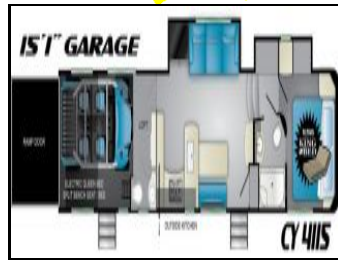

2019 Heartland Cyclone CY 4115

$72,999

$72,999